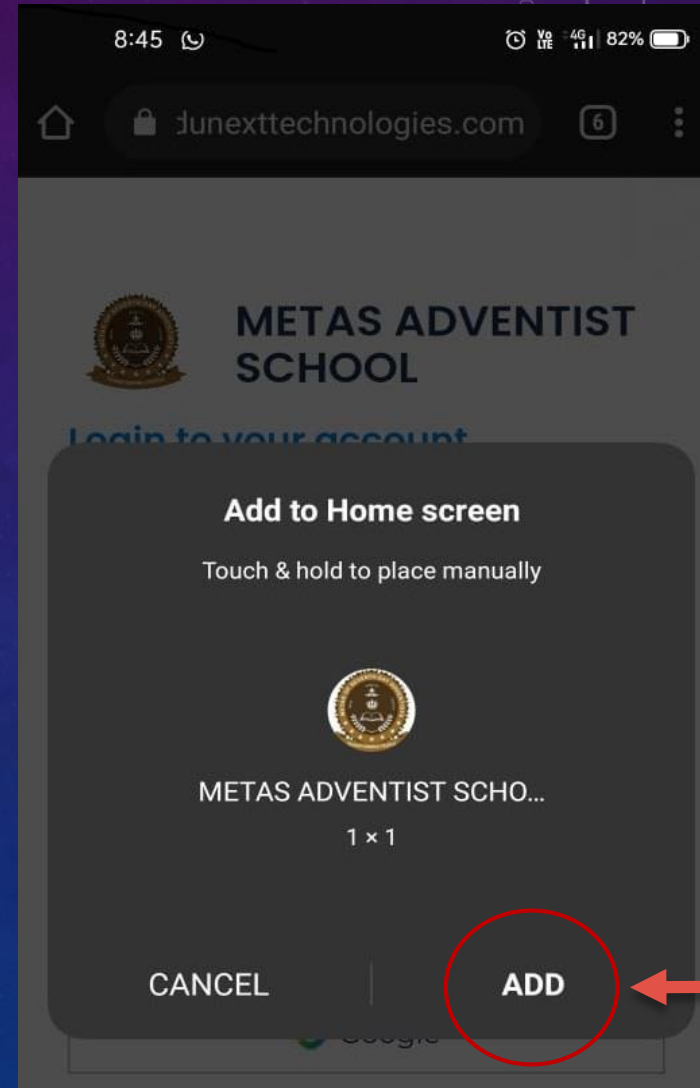

THE NEW VERSION IS DEVELOPED ON PWA TECHNOLOGY. THE SAME SHALL BE ACCESSIBLE TO THE PARENTS/STUDENTS ACROSS ALL PLATFORMS SUCH AS DESKTOP, LAPTOP, TABLET, IPAD, ANDROID & IOS.

The advertisement features a blue and white color scheme. At the top left is the Edunext logo with the tagline 'School ERP • E-Learning • Mobile App'. The main title 'PWA' is in large blue letters, followed by 'PROGRESSIVE WEB APP' in white text on a dark blue background. Below this is a list of three benefits. To the right of the text is an image of a laptop, a smartphone, and a tablet, all displaying the Edunext interface. At the bottom, there is a dark blue footer with contact information.

www.edunexttechnologies.com info@edunexttechnologies.com +91-7065 965 900

STEP 1

Open Google Chrome

Type: metas.edunexttechnologies.com

STEP 2

A screenshot of a mobile browser interface. At the top, the address bar shows the URL 'metas.edunexttechnologies.com' circled in red. Below the address bar is the school's logo and the text 'METAS ADVENTIST SCHOOL'. Underneath is a 'Login to your account' section with a 'Welcome Back, Please Login to your account' message and a 'User Id' input field. A white pop-up box is overlaid on the page, containing the text 'Install Now METAS ADVENTIST SCHOOL App on your device!' and 'Easy and Faster access to your METAS ADVENTIST SCHOOL login and updates. Get desktop & mobile notifications instantly.' At the bottom of the pop-up are two buttons: 'Install' (highlighted with a red circle) and 'Not now'. At the very bottom of the page, it says 'School Code For Mobile App: metas'.

Click Install

STEP 3

Click Install

STEP 4

Click Add

STEP 5

Metas Edunext
Chrome Icon

View Final
Interface