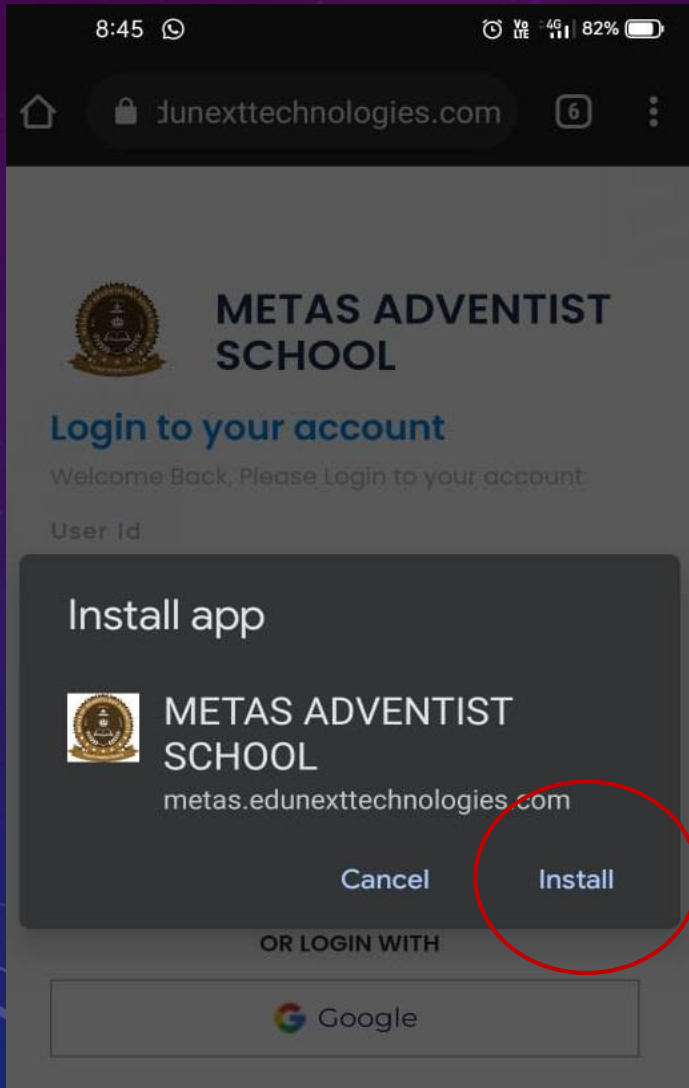

THE NEW VERSION IS DEVELOPED ON PWA TECHNOLOGY. THE SAME SHALL BE ACCESSIBLE TO THE PARENTS/STUDENTS ACROSS ALL PLATFORMS SUCH AS DESKTOP, LAPTOP, TABLET, IPAD, ANDROID & IOS.

The advertisement features a blue and white color scheme. At the top left is the Edunext logo with the tagline 'School ERP • E-Learning • Mobile App'. The main title 'PWA' is in large blue letters, followed by 'PROGRESSIVE WEB APP' in white text on a dark blue background. Below this is a list of three benefits. To the right of the text is an image of a laptop, a smartphone, and a tablet, all displaying the Edunext interface. At the bottom, there is a dark blue footer with contact information.

www.edunexttechnologies.com info@edunexttechnologies.com +91-7065 965 900

STEP 1

Open Google Chrome

Type: metas.edunexttechnologies.com

STEP 2

A screenshot of a mobile browser interface. At the top, the address bar shows the URL 'metas.edunexttechnologies.com' circled in red. Below the address bar is the school's logo and the text 'METAS ADVENTIST SCHOOL'. Underneath is a 'Login to your account' section with a 'Welcome Back, Please Login to your account' message and a 'User Id' input field. A white pop-up box is overlaid on the page, containing the text 'Install Now METAS ADVENTIST SCHOOL App on your device!' and 'Easy and Faster access to your METAS ADVENTIST SCHOOL login and updates. Get desktop & mobile notifications instantly.' At the bottom of the pop-up are two buttons: 'Install' (highlighted with a red circle) and 'Not now'. At the very bottom of the page, it says 'School Code For Mobile App: metas'.

Click Install

STEP 3

Click Install

STEP 4

Click Add

STEP 5

Metas Edunext
Chrome Icon

View Final
Interface