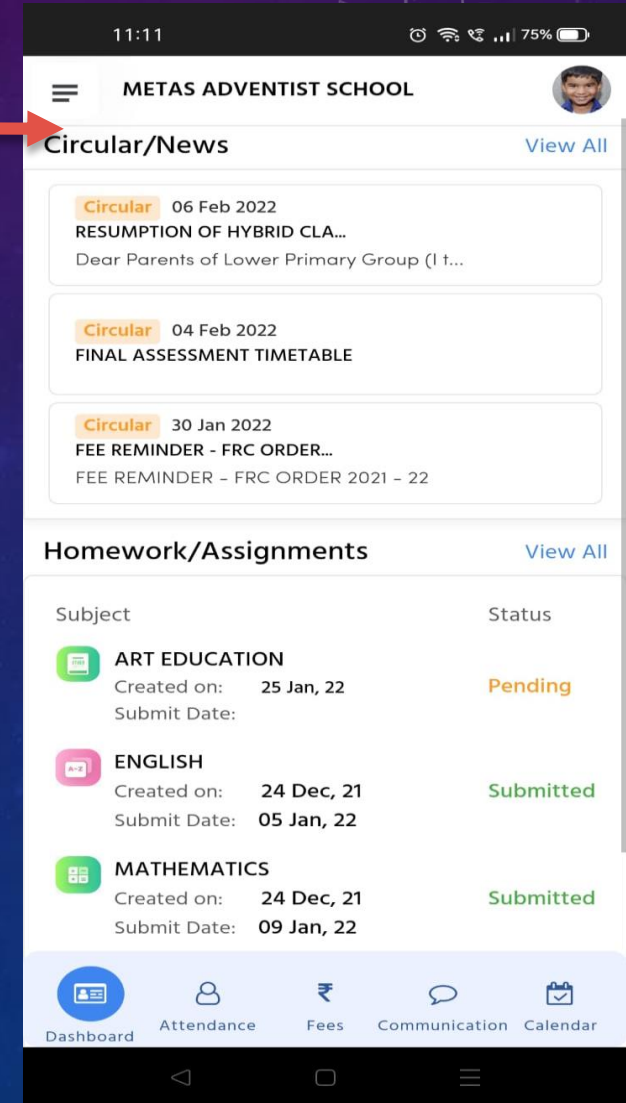

www.edunexttechnologies.com info@edunexttechnologies.com +91-7065 965 900

STEP 1

Open Google Chrome

Type: metas.edunexttechnologies.com

STEP 2

A screenshot of a mobile browser interface. At the top, the address bar shows the URL 'metas.edunexttechnologies.com' circled in red. Below the address bar is the school's logo and the text 'METAS ADVENTIST SCHOOL'. Underneath is a 'Login to your account' section with a 'Welcome Back, Please Login to your account' message and a 'User Id' input field. A white pop-up box is overlaid on the page, containing the text 'Install Now METAS ADVENTIST SCHOOL App on your device!' and 'Easy and Faster access to your METAS ADVENTIST SCHOOL login and updates. Get desktop & mobile notifications instantly.' At the bottom of the pop-up are two buttons: 'Install' (highlighted with a red circle) and 'Not now'. At the very bottom of the page, it says 'School Code For Mobile App: metas'.

Click Install

STEP 3

Click Install

STEP 4

Click Add

STEP 5

Metas Edunext
Chrome Icon

View Final
Interface

STEP 6

DEAR PARENTS/STUDENTS - THE STUDENT PORTAL CAN BE ACCESSED THROUGH MOBILE APP AS WELL AS USING THE CURRENT PROVISION - METAS EDUNEXT GOOGLE CHROME APP

Metas Edunext Icon
(App Icon)

Metas Edunext Chrome Icon
(Browser Icon)