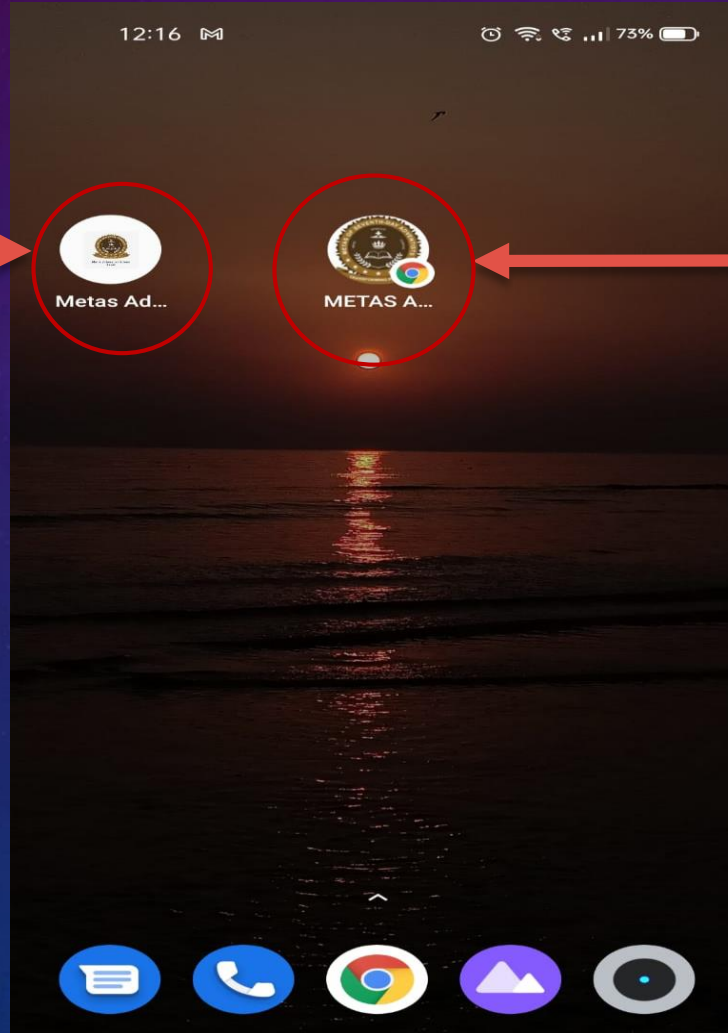

DEAR PARENTS/STUDENTS - THE STUDENT PORTAL CAN BE ACCESSED THROUGH MOBILE APP AS WELL AS USING THE CURRENT PROVISION - METAS EDUNEXT GOOGLE CHROME APP

Metas Edunext Icon
(App Icon)

Metas Edunext Chrome Icon
(Browser Icon)