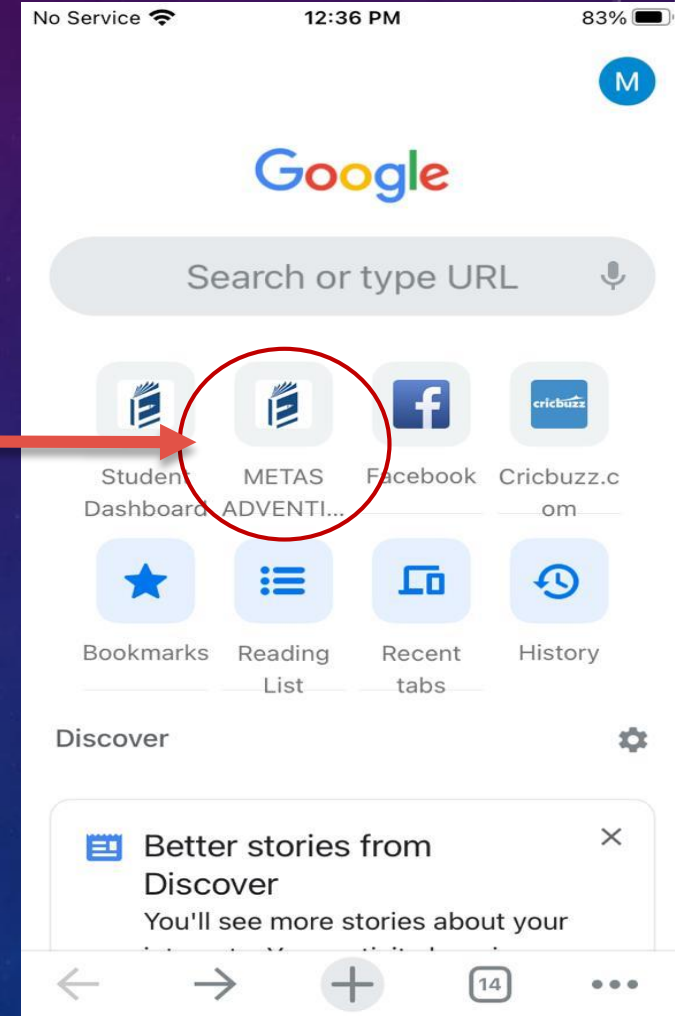

## STEP 2

A screenshot of a mobile browser displaying the login page for Metas Adventist School. The page features the school's logo and name, a login form with fields for 'User Id' and 'Password', and a 'LOGIN' button. The browser's address bar shows the URL 'metas.edunexttechnologies.com'. The status bar at the top indicates 'No Service', '12:36 PM', and '83%' battery. The bottom navigation bar shows a back arrow, a forward arrow, a plus sign, a tab indicator with '14', and a menu icon.

Forgot Password?

**LOGIN**

OR LOGIN WITH

 Google

School Code For Powerid By 

Type Gr.No.  
and Password

### STEP 3

Dashboard  
Opened

### STEP 4

Edunext Icon

DEAR PARENTS/STUDENTS - THE STUDENT PORTAL CAN BE ACCESSED THROUGH MOBILE APP AS WELL AS USING THE CURRENT PROVISION - GOOGLE CHROME (Browser)