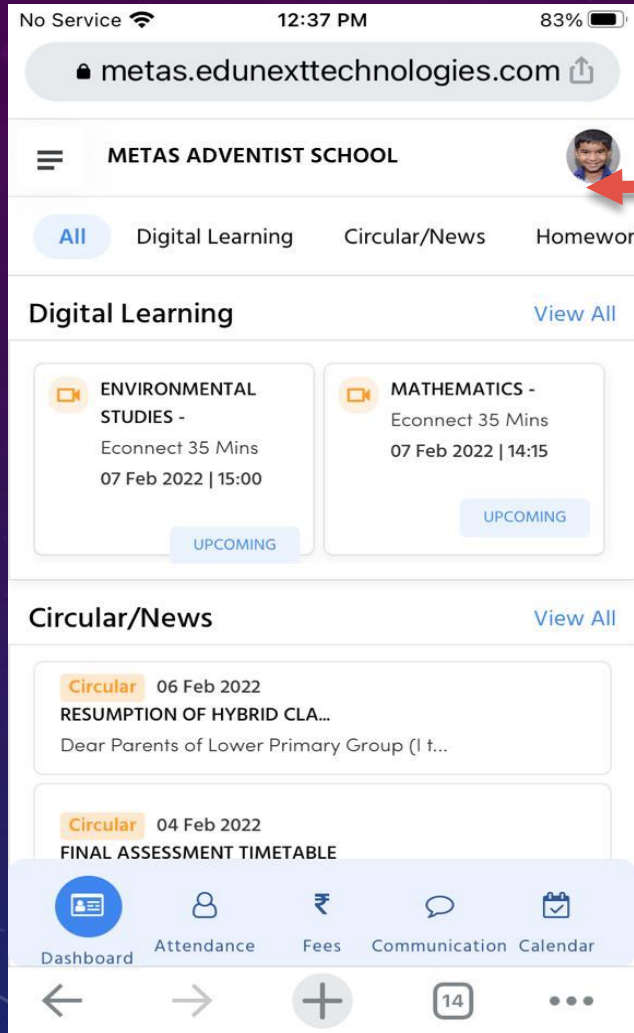

## STEP 2

A screenshot of a mobile browser displaying the login page for Metas Adventist School. The page features the school's logo and name, a login form with fields for 'User Id' and 'Password', and a 'LOGIN' button. The browser's address bar shows the URL 'metas.edunexttechnologies.com'. The status bar at the top indicates 'No Service', '12:36 PM', and '83%' battery. The bottom navigation bar shows a back arrow, a forward arrow, a plus sign, a tab indicator with '14', and a menu icon.

Forgot Password?

**LOGIN**

OR LOGIN WITH

 Google

School Code For Powerid By 

Type Gr.No.  
and Password

### STEP 3

Dashboard  
Opened

### STEP 4

Edunext Icon

DEAR PARENTS/STUDENTS - THE STUDENT PORTAL CAN BE ACCESSED THROUGH MOBILE APP AS WELL AS USING THE CURRENT PROVISION - GOOGLE CHROME (Browser)